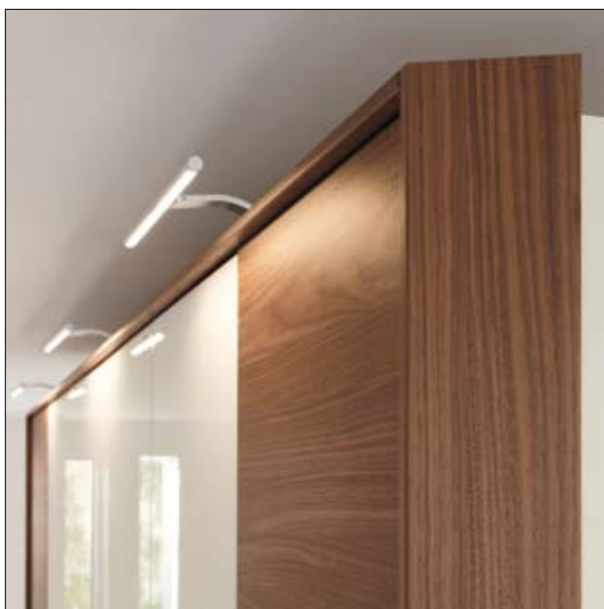

CUTARO compact

hülsta

Passe-partout. Give your CUTARO wardrobe a frame that will make a stunning style statement. The LED surface mounted lights enhance the brilliance of the high-gloss fronts.