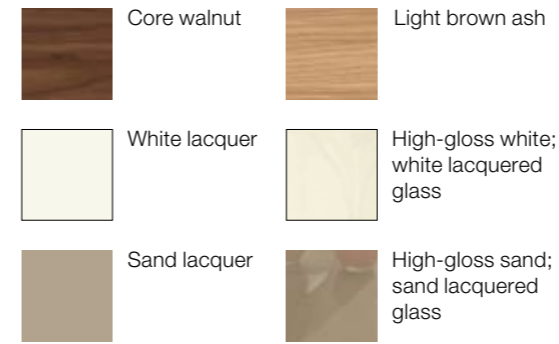

Versatility for decisive people.

Precious wood finishes, made even more scratch resistant by hülsta EverFinish, beautiful lacquers, brilliant high-gloss and elegant lacquered glass surfaces certainly do not make the selection of your CUTARO finishes an easy one. Each combination creates a balanced and comfortable atmosphere. Whatever your choice: the result will be perfect!

Version: light brown ash, sand lacquer, high-gloss sand, sand lacquered glass **Leather:** sand

CUTARO

New for avant-gardists.

If you prefer to set the trend, then CUTARO is impossible to beat. Stunning designs with highly functional interiors – typical hülsta. Simply enjoy starting a new interior design era in your home.

GOOD PRICE?
Included!
Ask our qualified retail partners about our incredibly attractive special prices.

Version: light brown ash, white lacquer, high-gloss white, white lacquered glass Leather: white

Perfect for individualists.