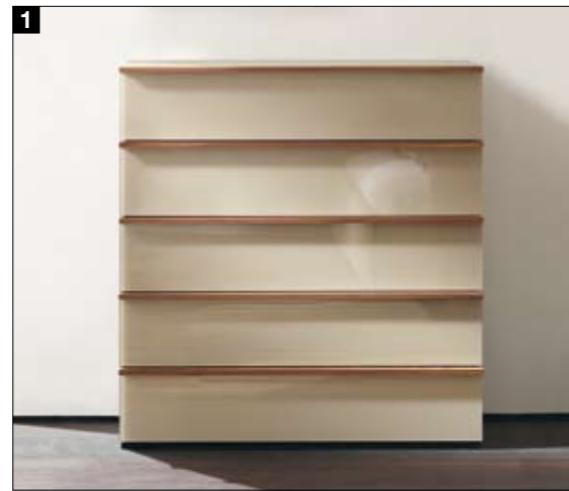

Defying gravity.

This combination of the CUTARO bed with paravent-style headboard overhang on both sides plus consoles with one drawer in each seems to defy gravity. Invisible but comfortable: the adjustable support slats on the inside of the bed frame can be adapted to the height of your sleeping system.