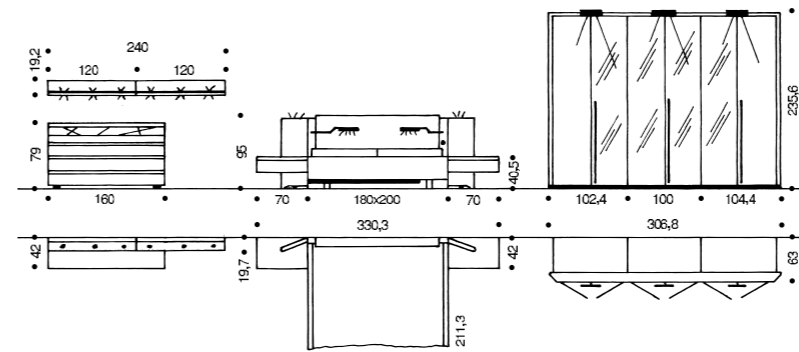

New for avant-gardists.

If you prefer to set the trend, then CUTARO is impossible to beat. Stunning designs with highly functional interiors – typical hülsta. Simply enjoy starting a new interior design era in your home.

GOOD PRICE?
Included!
Ask our qualified retail partners about our incredibly attractive special prices.