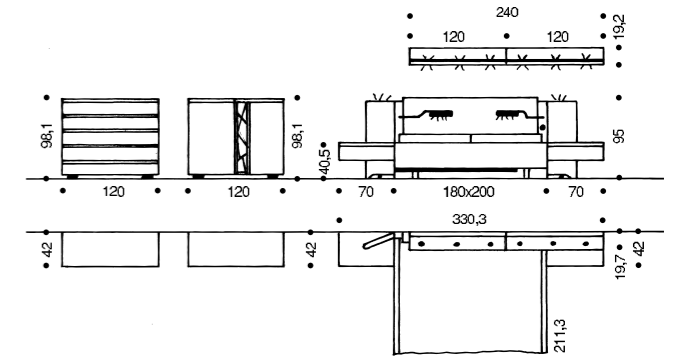

Version: core walnut, sand lacquer, sand lacquered glass Leather: sand

1 The chests are available in 70 cm, 120 cm and 160 cm widths and 79 and 98.1 cm height. There is a choice of doors plus fitted shelves or drawers and many combinations of finishes.