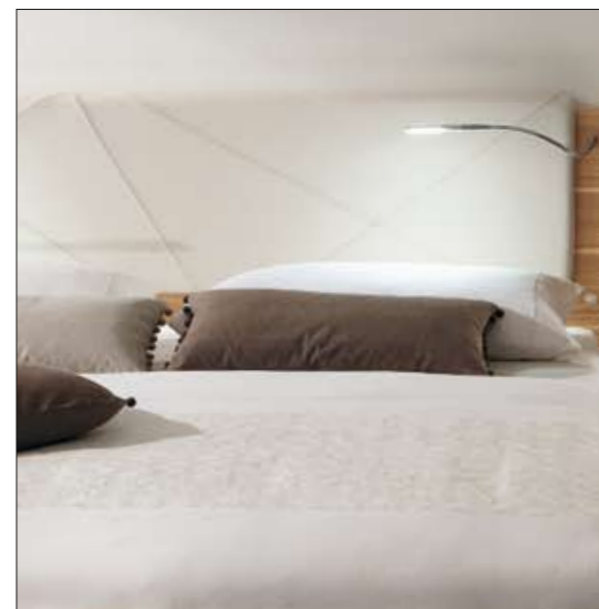

Exciting diagonals. The elegant decorative seams on the leather headboard cleverly repeat the diagonal lines of CUTARO's fractal design. The shape is also continued in the paravent-style headboard overhang.