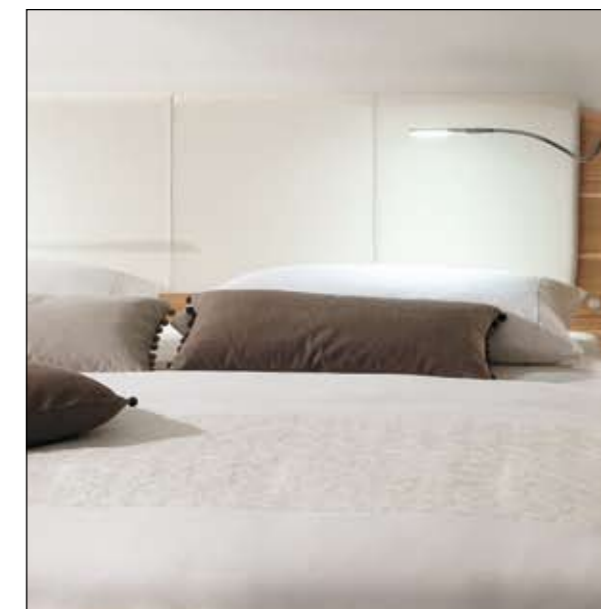

Calm parallels. For a more subtle design, choose the same clean pattern for the decorative seams as on the leather bed frame.