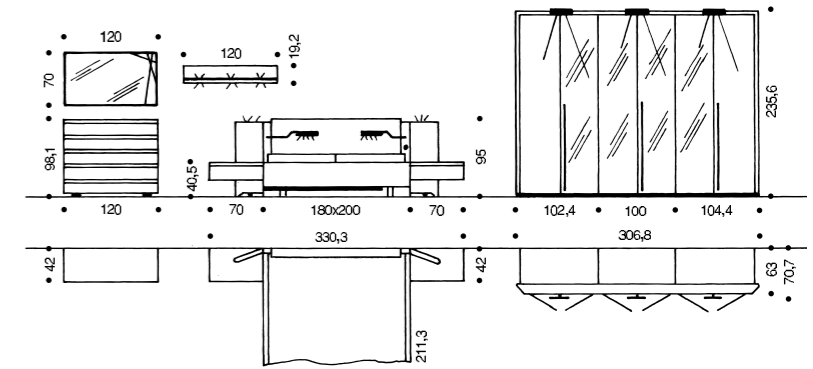

The best way to start your day.

CUTARO is a perfect example of a hülsta bedroom: excellent functionality, high quality and meticulous craftsmanship. A range that is easy to plan and incredibly individual

whilst featuring an avant-garde contemporary design, giving a surprising twist to traditional bedroom units.