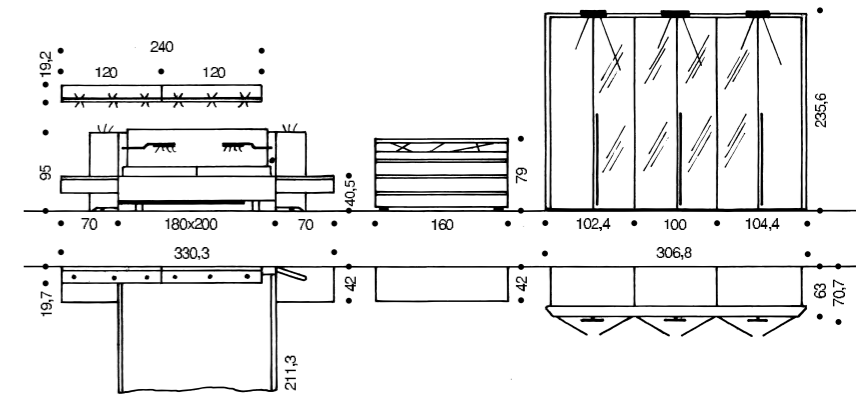

Versatility for decisive people.

Precious wood finishes, made even more scratch resistant by hülsta EverFinish, beautiful lacquers, brilliant high-gloss and elegant lacquered glass surfaces certainly do not make the selection of your CUTARO finishes an easy one. Each combination creates a balanced and comfortable atmosphere. Whatever your choice: the result will be perfect!