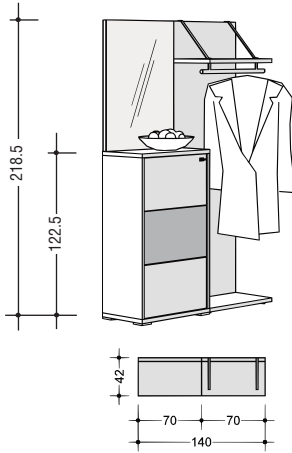

Special combinations are arrangements that are reduced in price. This price advantage is only available when the arrangement is ordered exactly as described. The special combinations can be enhanced by including accessories (fittings, etc). These are charged extra.

Special combination

6 Raster single unit incl. 4 fitted wooden shelves

Wooden fronts:

Dark grey shading in the drawings = front in **relief-style planing**; also available with an alternative **plain front** (same price). Please state clearly in the order!

	as illustrated	vice versa
	990250	995250
	-	-