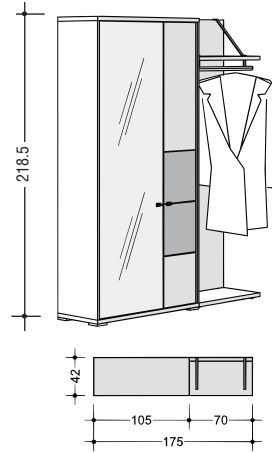

Special combination

Wooden fronts:

Dark grey shading in the drawings = front in **relief-style planing**; also available with an alternative **plain front** (same price). Please state clearly in the order!

	as illustrated	vice versa
	990151	995151
	-	-