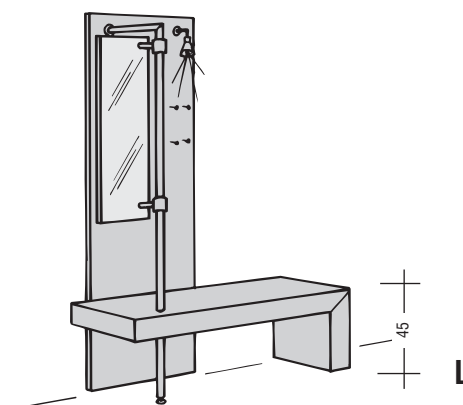

### Hallway bench

without lighting

Height: 200.0 cm  
Width: 120.0 cm; space required: 141.0 cm  
Depth: 39.0 cm

### Hallway bench

with lighting

Height: 200.0 cm  
Width: 120.0 cm; space required: 141.0 cm  
Depth: 39.0 cm

Price Gr.

I  
II

**0011 L** (as illustrated)  
**0012 R** (vice versa)

-  
-

**0021 L** (as illustrated)  
**0022 R** (vice versa)