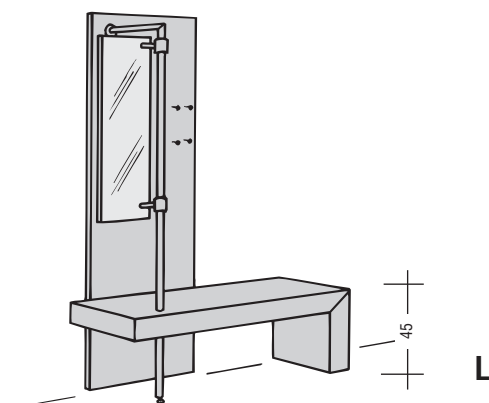

## Hallway bench

- Clothes panel with 10 clothes hooks
- Clothes rod (aluminium-coloured, powder-coated), with swing-out mirror (four bag hooks at rear)
- With optional lighting (halogen spotlight, 12 V, 10 W, incl. transf. and footswitch)
- Also available in reverse order

**Important notes:** Fittings for wall mounting are provided with nearly all the units which should be used for your own safety and for constructional reasons. The assembly materials supplied by hülsta (plugs, screws) are only suitable for fitting components on to concrete and/or solid walls. Ideally, one should inquire about the soundness of the walls with regard to their suitability for mounting units when orders are placed and be sure to check them later before mounting any units. If any surfaces are not suitable for mounting units (e.g. plastered or lighter wall materials), one should use another method better suited to the material on site.

### Hallway bench

without lighting

Height: 200.0 cm  
Width: 120.0 cm; space required: 141.0 cm  
Depth: 39.0 cm